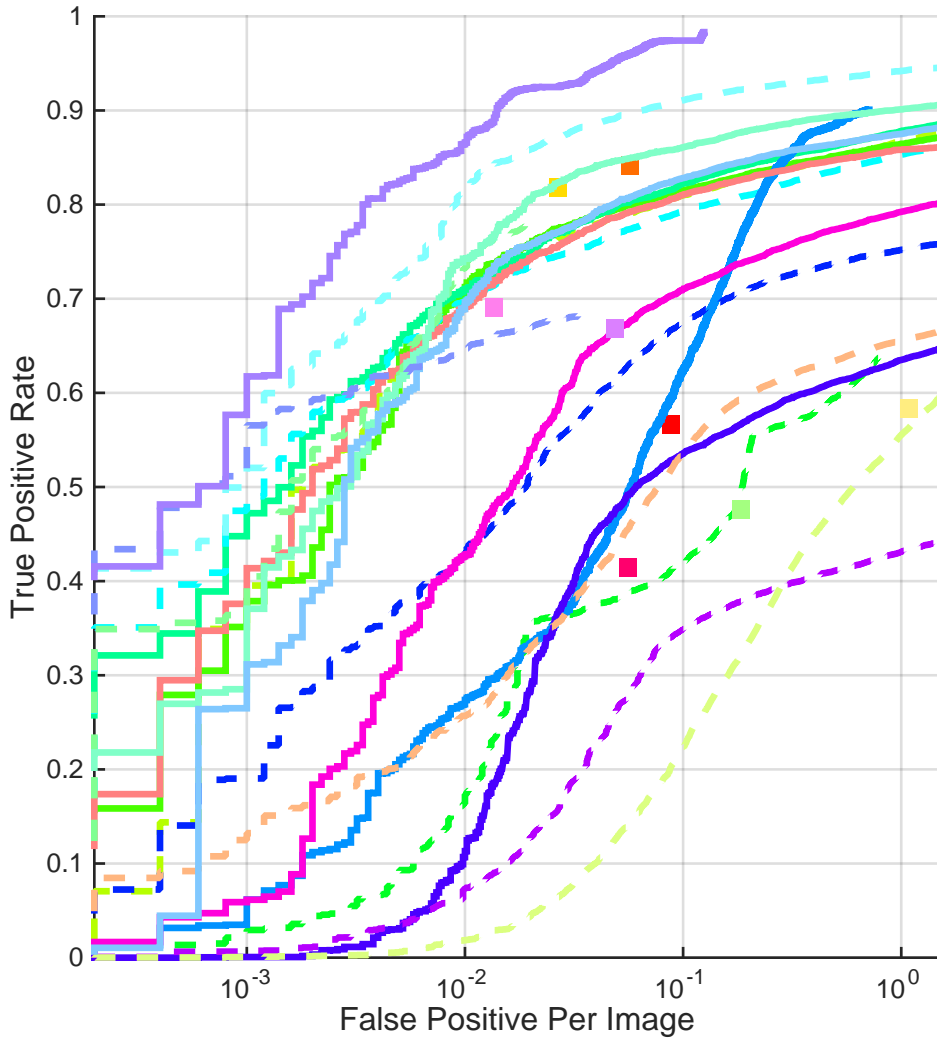

# Whole

- FacePP v1
- FacePP v2
- Picasa
- 76.51% ACF
- 77.23% DPM
- 33.51% VJ-hyb
- 77.17% HeadHunter
- 74.94% SqrChnFtrs-5
- 41.37% B-DAT
- 56.05% Exemplar
- 36.43% Pico
- 19.88% NPD
- 59.22% SPM
- SurfCas
- 75.97% SZU
- 38.63% TSM
- VJ
- 9.67% W.S.Boost
- MBLBP
- JDA
- 81.70% Eyedea
- 87.26% DenseBox
- 77.38% DDFD
- BdFD
- 93.08% MPM
- iPhoto
- Gallery