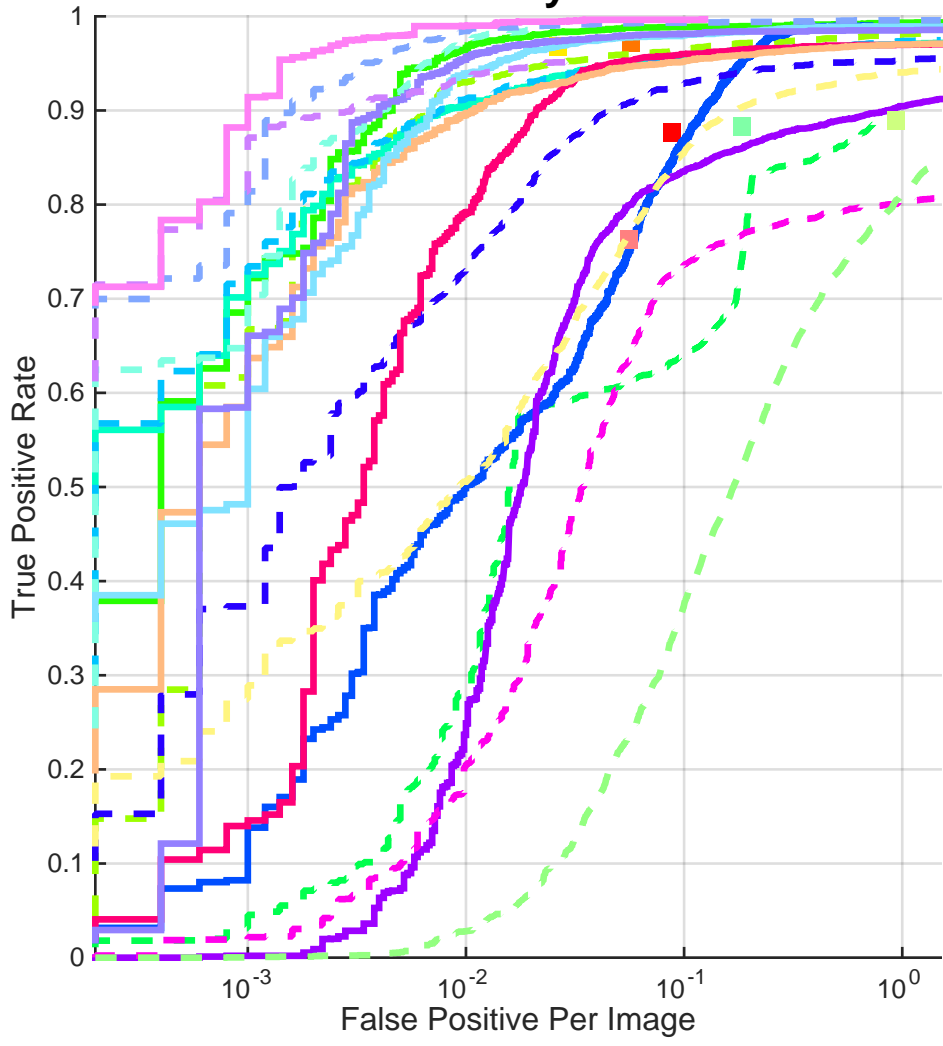

Easy

- FacePP v1
- FacePP v2
- Picasa
- 95.01% ACF
- 98.13% DPM
- 54.72% VJ-hyb
- 93.61% HeadHunter
- 93.68% SqrChnFtrs-5
- 65.99% B-DAT
- 85.33% Exemplar
- 62.67% Pico
- 47.12% NPD
- 90.72% SPM
- SurfCas
- 93.03% SZU
- 67.70% TSM
- VJ
- 15.96% W.S.Boost
- MBLBP
- JDA
- 96.60% Eyedea
- 99.04% DenseBox
- 97.28% DDFD
- BdFD
- 99.44% MHM